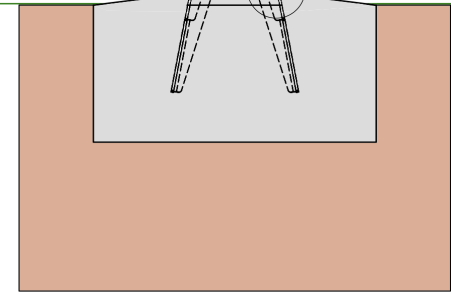

CC & OM

1	MTGO904-C		1x Spinning Bike	80.5kg
2	MTGO602-01-A		1x 429 x 429 x 344mm	14kg
3	A4 Security Torx button screw		4x M12x50mm	-kg
4	A4 Washer		4x M12 Washer	-kg

CC

1

2

3

4

5