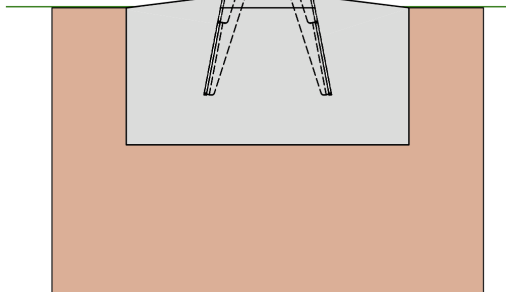

CC & OM

1	MTGO904-C		1x Spinning Bike	80.5kg
2	MTGO602-01-A		1x 429 x 429 x 344mm	14kg
3	A4 Security Torx button screw		4x M12x50mm	-kg
4	A4 Washer		4x M12 Washer	-kg

CC

1

2

3

4

5