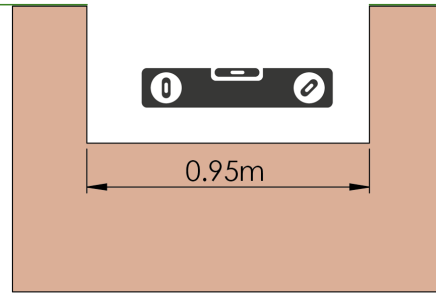

CC & OM

1	MTGO904-C		1x Spinning Bike	80.5kg
2	MTGO602-01-A		1x 429 x 429 x 344mm	14kg
3	A4 Security Torx button screw		4x M12x50mm	-kg
4	A4 Washer		4x M12 Washer	-kg

CC

1

2

3

4

5