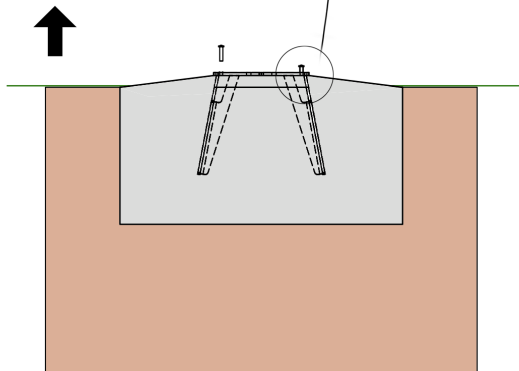

CC & OM

1	MTGO904-C		1x Spinning Bike	80.5kg
2	MTGO602-01-A		1x 429 x 429 x 344mm	14kg
3	A4 Security Torx button screw		4x M12x50mm	-kg
4	A4 Washer		4x M12 Washer	-kg

CC

1

2

3

4

5